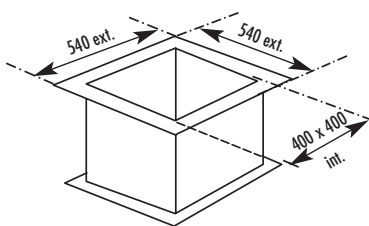

JET 30

JET Series

Free inlet/Free outlet
Noise level test type A.
Visit our website for details.

n (T/min) R.P.M.	LWA dB(A)
950	73,1
★ 1435	82,8

Roof curb sizing for guidance only

Option :
Wall metal bracket

Dimensional data (mm)											
A	B	Ø D	E	F	G	H	G'	X	Y	Z	M
880	1040	250	70	200	75	70	130	400	400	600	540-540 in.