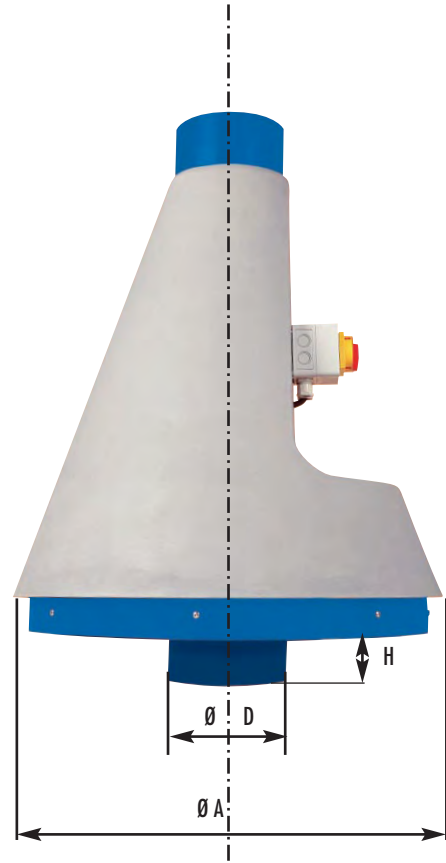

JET 30

JET Series

Free inlet/Free outlet
Noise level test type A.
Visit our website for details.

n (T/min) R.P.M.	LWA dB(A)
950	73,1
★ 1435	82,8

Roof curb sizing for guidance only

Option :
Wall metal bracket

Dimensional data (mm)											
A	B	Ø D	E	F	G	H	G'	X	Y	Z	M
880	1040	250	70	200	75	70	130	400	400	600	540-540 in.