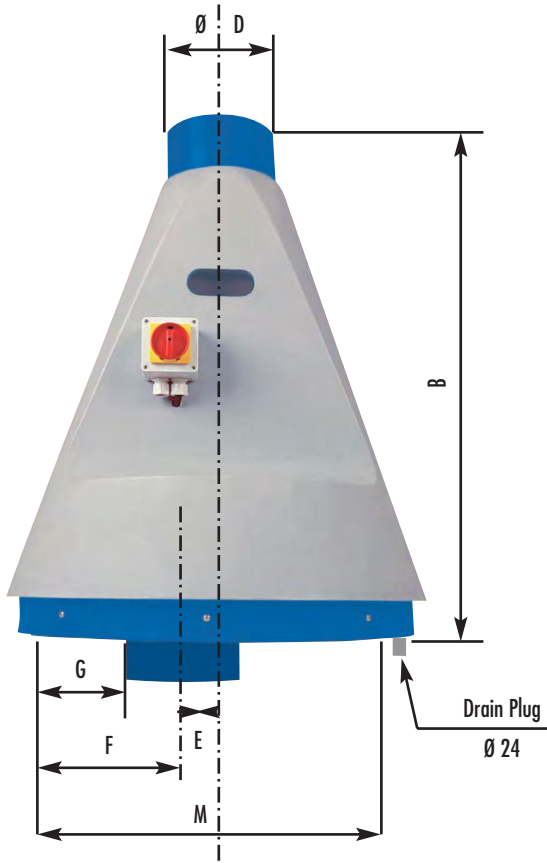

JET 30

JET Series

Free inlet/Free outlet
Noise level test type A.
Visit our website for details.

n (T/min) R.P.M.	LWA dB(A)
950	73,1
★ 1435	82,8

Roof curb sizing for guidance only

Option :
Wall metal bracket

Dimensional data (mm)											
A	B	Ø D	E	F	G	H	G'	X	Y	Z	M
880	1040	250	70	200	75	70	130	400	400	600	540-540 in.