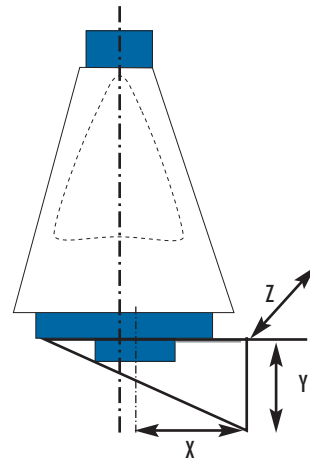

JET 30

JET Series

Free inlet/Free outlet
Noise level test type A.
Visit our website for details.

n (T/min) R.P.M.	LWA dB(A)
950	73,1
★ 1435	82,8

Roof curb sizing for guidance only

Option :
Wall metal bracket

Dimensional data (mm)											
A	B	Ø D	E	F	G	H	G'	X	Y	Z	M
880	1040	250	70	200	75	70	130	400	400	600	540-540 in.