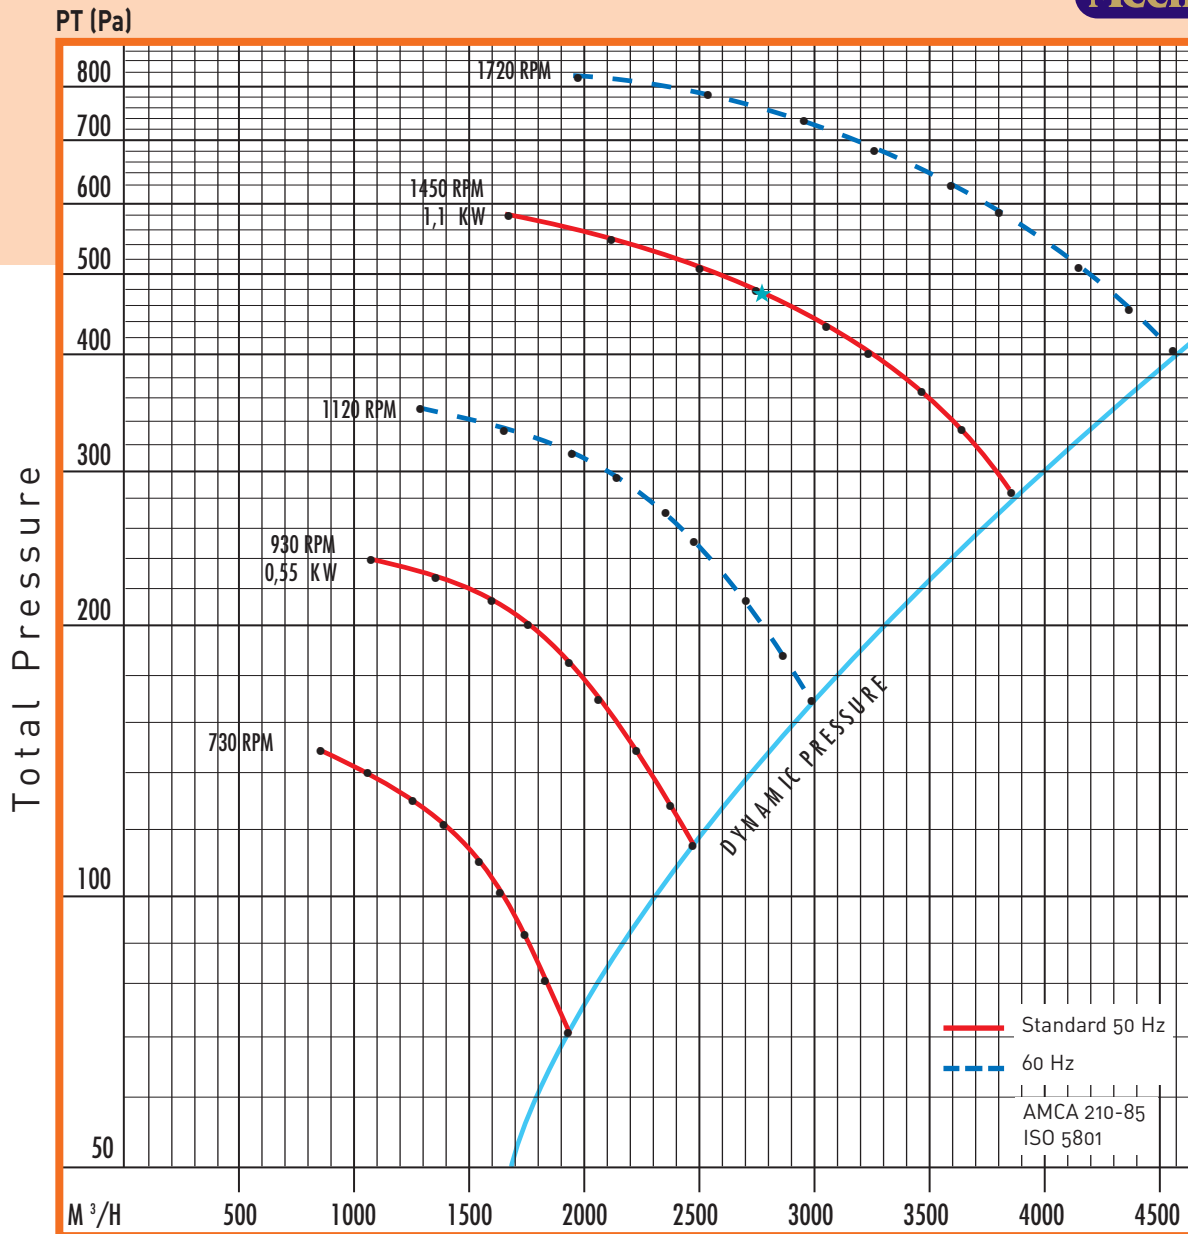

JET 30

JET Series

Free inlet/Free outlet
Noise level test type A.
Visit our website for details.

n (T/min) R.P.M.	LWA dB(A)
950	73,1
★ 1435	82,8

Roof curb sizing for guidance only

Option :
Wall metal bracket

Dimensional data (mm)											
A	B	Ø D	E	F	G	H	G'	X	Y	Z	M
880	1040	250	70	200	75	70	130	400	400	600	540-540 in.